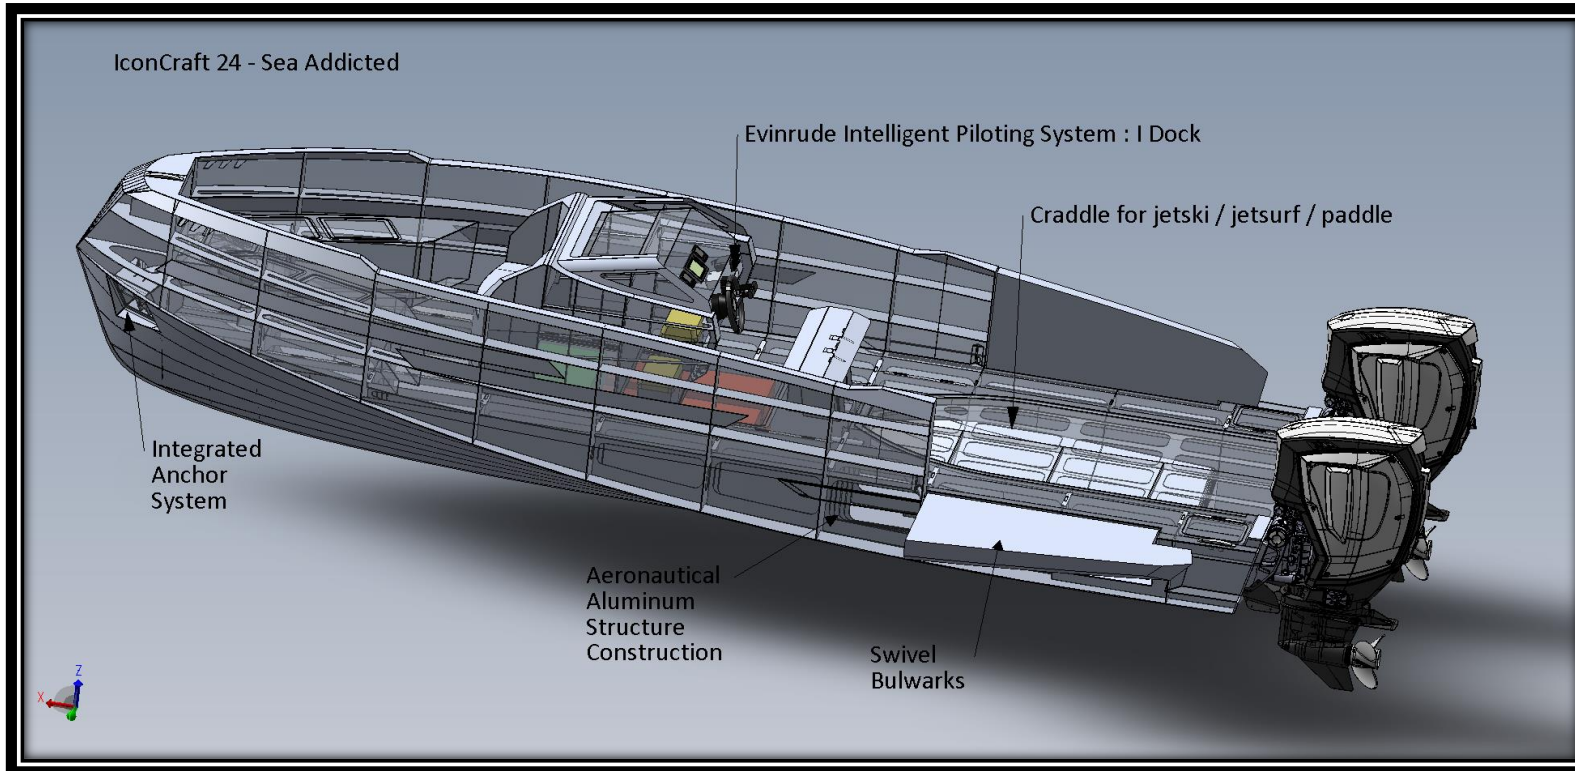

IconCraft 24

Icon Craft 24 Specifications	
LOA	7,32 (8,24 with OB engine)
Lh	6,99
Lwl	6,65
Bmax	2,5 (3,52 with open sides)
Bh	2,5
Bwl	2,2
Draft	0,485
Displacement dry condition	2208 Kg
Displacement full load	2800 Kg full load with Jetski
Engine	2 Evinrude E-Tec G2 200
Fuel Tank capacity	250 L
Fuel	Benzina
Water Tank capacity	80 L
Max people on board	8
Certifications	ISO-CE cat.C

STANDARD SPECIFICATIONS

Engines

- Twin Evinrude E-Tec G2
-

Hull and Deck

- Built in aluminum material using aeronautical structure construction / Acoustic insulation foam / Watertight hull compartments
 - Single level cockpit floor
 - Fold down Seasmart cleats (6)
 - Esthec composite decking
 - Custom Aluminum and Plexiglass windscreen
 - Front cockpit table
 - Dual captain's chairs
 - Jetski and watertoys cradle
 - Roller jetslide
 - Large aft storage fit for watersport toys
 - Swivel Bulwarks
 - Telescopic Table
 - Front sunbed with chests under bench
 - Symetric Leaning Post
 - Bathing ladder
 - Hand rail
 - Life jacket storage
 - IconCraft Automatic and Integrated Anchor Chain System
 - Fresh water fill cap
 - Portside fuel fill cap
 - Self-draining deck system
-

Electronic and Instruments

- Evinrude Icon display
 - Evinrude Electronic throttle controls Icommand includin ITrim
 - Hydraulic power steering system
 - Smartphone station
 - USB plug
-

Safety Equipment

- 1 x Raymarine display 7" – 12"
 - VHF
 - Audio: Fusion entertainment system, upgraded JL sound system
 - Additional batteries / Battery Charger 20A / Shore power cable
 - Cockpit refrigerator,
 - 2 Led Underwaterlights
-