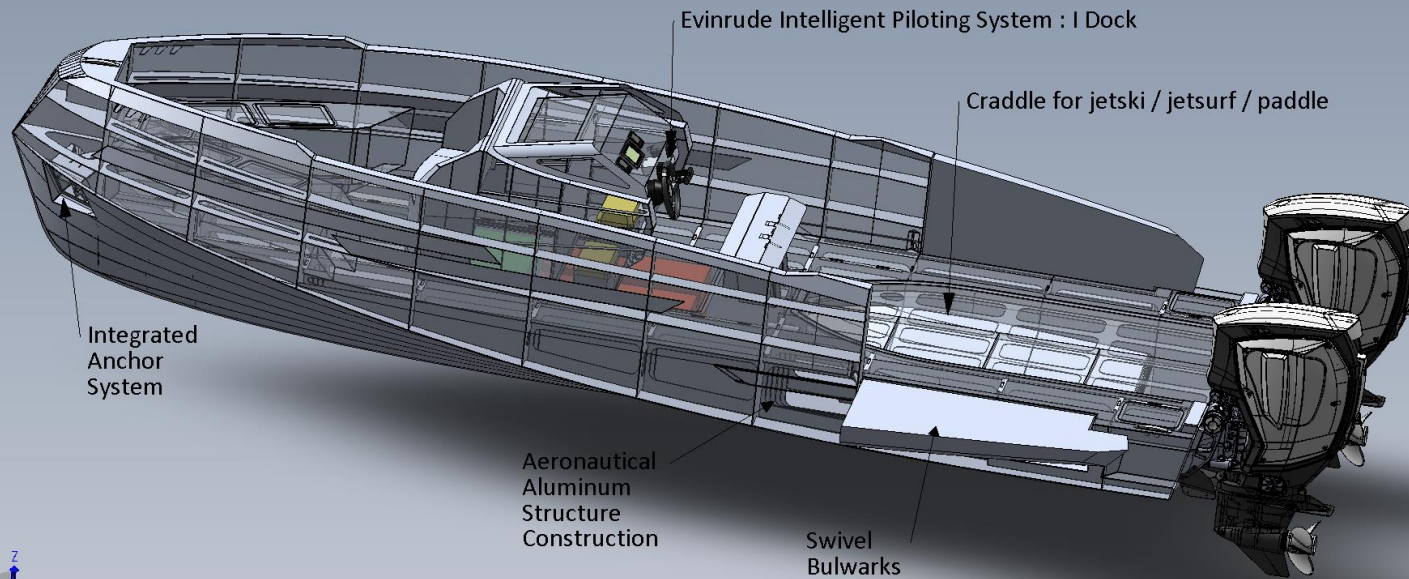

IconCraft 24

IconCraft 24 - Sea Addicted

Icon Craft 24 Specifications	
LOA	7,32 (8,24 with OB engine)
Lh	6,99
Lwl	6,65
Bmax	2,5 (3,52 with open sides)
Bh	2,5
Bwl	2,2
Draft	0,485
Displacement dry condition	2208 Kg
Displacement full load	2800 Kg full load with Jetski
Engine	2 Evinrude E-Tec G2 200
Fuel Tank capacity	250 L
Fuel	Benzina
Water Tank capacity	80 L
Max people on board	8
Certifications	ISO-CE cat.C