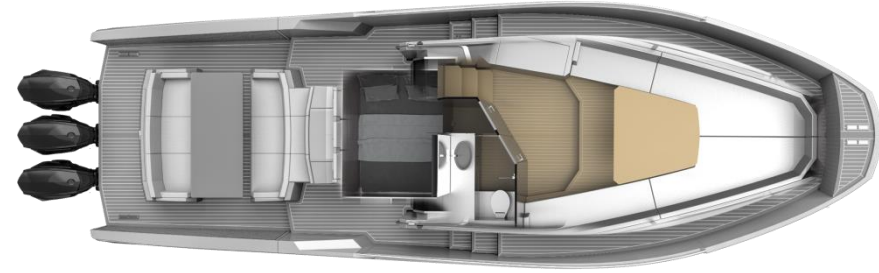

Icon Craft 40

Icon Craft → Sea Addicted

LOA	11,99
Lwl	11,55
Bmax	3,8 (5,6 with open sides)
Bwl	3,6
Draft	0,6/0,8
Displacement dry condition	7500 Kg
Outboard	2 / 3 Evinrude E-Tec G2 300
Vmax	3 Evinrude E-Tec G2 300 – 45kn
Fuel Tank capacity	900 L
Water Tank capacity	320 L
Max people on board	12
Certifications	ISO-CE cat.B