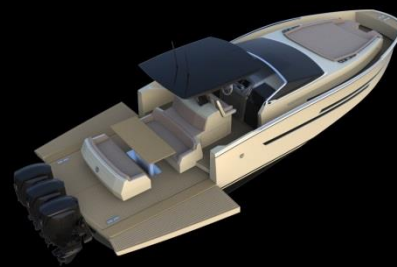

Icon Craft 40

Icon Craft → Sea Addicted

LOA	11,99
Lwl	11,55
Bmax	3,8 (5,6 with open sides)
Bwl	3,6
Draft	0,6/0,8
Displacement dry condition	7500 Kg
Outboard	2 / 3 Evinrude E-Tec G2 300
Vmax	3 Evinrude E-Tec G2 300 – 45kn
Fuel Tank capacity	900 L
Water Tank capacity	320 L
Max people on board	12
Certifications	ISO-CE cat.B